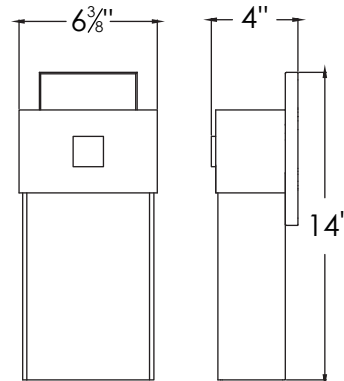

LOCATION		DATE
PREPARED BY		QUANTITY
COMMENTS		FIXTURE TYPE
CATALOG NUMBER		

Logan LED Outdoor Sconce LGW Series

Features

This outdoor LED light is ideal for security and general lighting. Decorative metal accents. Provides lighting in residential, commercial, and hospitality applications. Fixture mounts to standard junction box (not included).

Construction

Standard mounting holes and hardware are included. Power supply connections must be made inside a junction box (not included).

Finish

Textured grey or textured bronze powder coated finish.

Diffuser

Clear seedy blown glass.

Electrical

Input 120-277 VAC / 60Hz.
Compatible with 0-10V dimmers.
Minimum starting temp -20°F.

Lamping

Fixture includes a LED modules capable of producing:
14" - 16W, 1800 source lumens
3000K (CCT). Rated for 50,000 Hrs. 90 CRI.

Certification

All fixtures are cETLus listed for wet locations.
ADA

Warranty

Limited warranty: This fixture is free from defects in materials and workmanship for a period of 5 years from date of purchase.

**Specifications and dimensions
subject to change without notice.**

Ordering Information:

Textured Grey	Textured Bronze	LED	Source Lumens	CCT	H	W	D
LGW6141800L30MVTG	LGW6141800L30MVBZ	16W	1800	3000K	14"	6-3/8"	4"