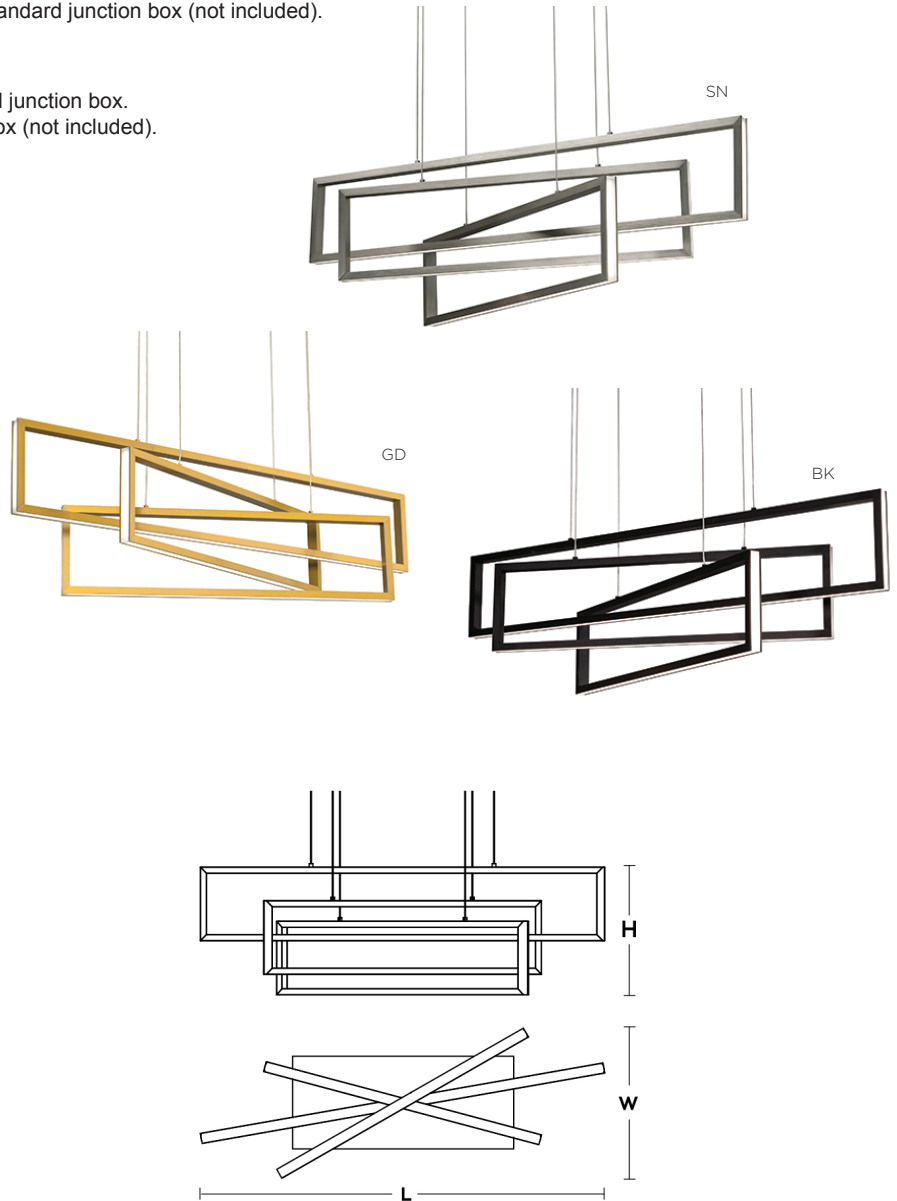

LOCATION		DATE
PREPARED BY		QUANTITY
COMMENTS		FIXTURE TYPE
CATALOG NUMBER		

Cole 39 in. LED Pendant COLP Series

Features

This pendant features three-sided illumination with a white acrylic diffuser. Includes 9 ft. adjustable cables. Product can be used over reception desks, restaurants, and in public spaces. This fixture mounts to a standard junction box (not included).

Construction

Extruded aluminum housing. The canopy fits over a standard junction box. Power supply connections must be made inside a junction box (not included).

Finish

Black, Gold or Satin Nickel finish.

Diffuser

White acrylic diffuser.

Electrical

Input 120 VAC 60 HZ.
Compatible with TRIAC and ELV dimmers.

LED

Integrated LED modules capable of producing:
34W = 3900 source lumens, 2600 delivered lumens
3000K (CCT). Rated for 50,000 Hrs., 90 CRI.

Specifications and dimensions
subject to change without notice.

Ordering Information:

Black	Gold	Satin Nickel	LED	Source Lumens	Delivered Lumens	CCT	H	L	W
COLP39L30D1BK	COLP39L30D1GD	COLP39L30D1SN	34W	3900	2600	3000K	11"	39"	14-1/2"