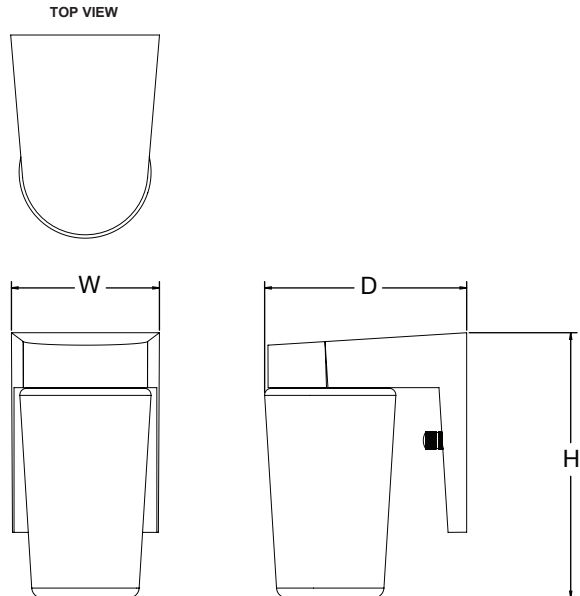

Specifications and dimensions
subject to change without notice.

Ordering Information:

Black	LED	Source Lumens	CCT	H	W	D	MC
BWSW70050LBK	9W	900	5000K	7-1/2"	4-1/2"	5-7/8"	3-1/4"