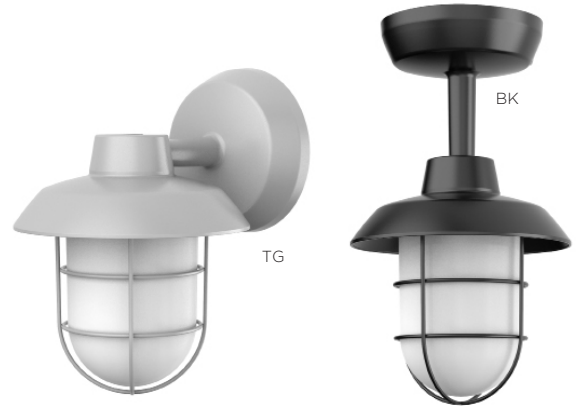

LOCATION		DATE
PREPARED BY		QUANTITY
COMMENTS		FIXTURE TYPE
CATALOG NUMBER		

Odell LED Outdoor Sconce ODEW Series

Features

Pivoting head for wall or ceiling installs.
Ideal use for general lighting in indoor or outdoor residential, commercial, and hospitality applications. Fixture can be mounted to a standard junction box (not included) on a wall or ceiling.

Construction

Polycarbonate housing and painted in weather resistant powder coating.
Power supply connections must be made inside a junction box (not included).

Finish

Black, Textured Grey or Oil-Rubbed Bronze* finish.

Diffuser

White polycarbonate diffuser.

Electrical

Input 120 VAC / 60Hz.
Minimum starting temp -4° F/-20° C
Integrated photocell for dusk to dawn operation.

LED

Integrated LED modules capable of producing:
12W = 1000 delivered lumens
Adjustable Choice 3000K, 4000K, 5000K (CCT).
Rated for 50,000 Hrs. 80 CRI.

**Specifications and dimensions
subject to change without notice.**

Ordering Information:

Black	Textured Grey	Oil-Rubbed Bronze	LED Lumens	Delivered Adjustable CCT	H	W	D
ODEW0709LAJENBK	ODEW0709LAJENTG	ODEW0709LAJENBZ*	12W 1000	3000K/4000K/5000K	9"	6-3/4"	8"