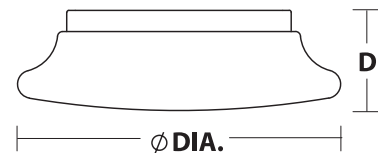

Ordering Information:

Satin Nickel	LED	Source Lumens	Adjustable CCT	DIA.	D
SUF1514LAJUDSN	18W	1400	3000K/3500K/4000K	14-1/2"	4-1/2"
SUF1824LAJUDSN	30W	2400	3000K/3500K/4000K	17-1/2"	4-3/4"