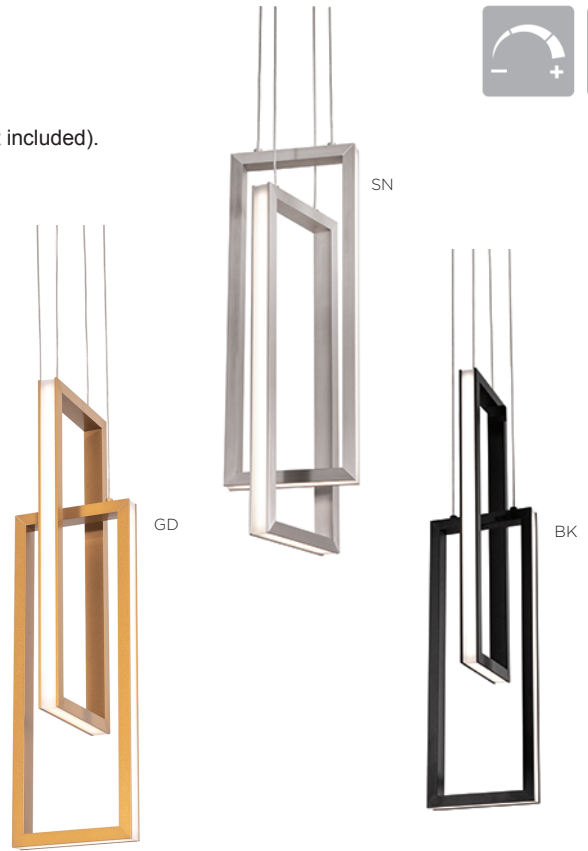

LOCATION		DATE
PREPARED BY		QUANTITY
COMMENTS		FIXTURE TYPE
CATALOG NUMBER		

Cole 6 in. LED Pendant COLP Series

Features

This pendant features three-sided illumination with a white acrylic diffuser. Includes 9 ft. adjustable cables. Product can be used over reception desks, restaurants, and in public spaces. This fixture mounts to a standard junction box (not included).

Construction

Extruded aluminum housing. The canopy fits over a standard junction box. Power supply connections must be made inside a junction box (not included).

Finish

Black, Gold or Satin Nickel finish.

Diffuser

White acrylic diffuser.

Electrical

Input 120 VAC 60 HZ.
Compatible with TRIAC and ELV dimmers.

LED

Integrated LED modules capable of producing:
22W = 2400 source lumens, 1700 delivered lumens
3000K (CCT). Rated for 50,000 Hrs., 90 CRI.

Specifications and dimensions
subject to change without notice.

Ordering Information:

Black	Gold	Satin Nickel	LED	Source Lumens	Delivered Lumens	CCT	H	L	W
COLP06L30D1BK	COLP06L30D1GD	COLP06L30D1SN	22W	2400	1700	3000K	24"	6"	6"