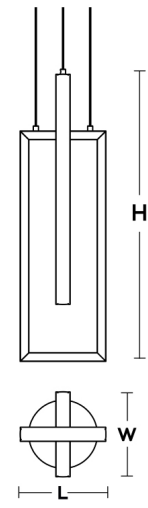

LOCATION		DATE
PREPARED BY		QUANTITY
COMMENTS		FIXTURE TYPE
CATALOG NUMBER		

Cole 6 in. LED Pendant COLP Series

Features

This pendant features three-sided illumination with a white acrylic diffuser. Includes 9 ft. adjustable cables. Product can be used over reception desks, restaurants, and in public spaces. This fixture mounts to a standard junction box (not included).

Construction

Extruded aluminum housing. The canopy fits over a standard junction box. Power supply connections must be made inside a junction box (not included).

Finish

Black, Gold or Satin Nickel finish.

Specifications and dimensions
subject to change without notice.

Ordering Information:

Black	Gold	Satin Nickel	LED	Source Lumens	Delivered Lumens	CCT	H	L	W
COLP06L30D1BK	COLP06L30D1GD	COLP06L30D1SN	22W	2400	1700	3000K	24"	6"	6"