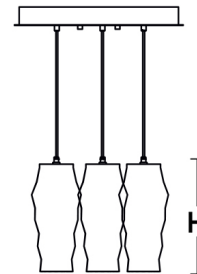

Ordering Information:

Clear Glass	White Glass	Qty.	Lamp	DIA.	H
CNDP05MBCLRND3	CNDP05MBWHRND3	3	60W (MAX)	18"	12"