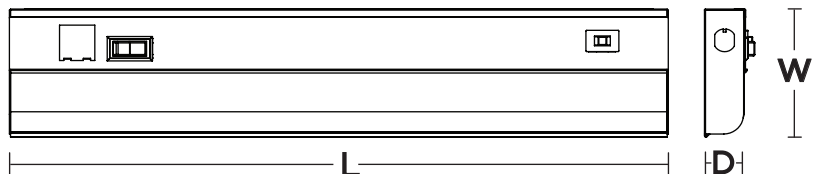

LOCATION		DATE
PREPARED BY		QUANTITY
COMMENTS		FIXTURE TYPE
CATALOG NUMBER		

LED Undercabinet (Adjustable CCT) T5L2 Series

Features

All purpose direct wire LED undercabinet light. Low profile applications include kitchens, closets, study areas, displays and computer stations. Standard knockouts are located on top, back and ends for direct connection. A direct wire UL listed connector is included for use with 3/8" flexible conduit or 3-wire Romex.

Construction

Housing is die-formed of 22-gauge steel. Separate hinge service tray allows for easy installation and snaps into position without hardware. Power supply connections must be made inside the fixture.

Finish

All exposed metal parts are post painted lighting grade white paint.

Diffuser

Smooth white acrylic diffuser snap-fits into housing.

Electrical

Input 120 VAC / 60 Hz.
TRIAC/ELV Dimming.
On/off switch included.

LED

Integrated LED 3000K/4000K/5000K adjustable color temperature.
Rated 50,000 hrs., 90 CRI.

Certification

Fixtures are cETLus listed for indoor damp locations.
ENERGY STAR® qualified
Title 24/JA8 compliant

Warranty

Limited warranty: This fixture is free from defects in materials and workmanship for a period of 5 years from date-of-purchase.

**Specifications and dimensions
subject to change without notice.**

Ordering Information:

Size	White	Type	Lumens		L	W	D
			3000K	LPW			
9 in.	T5L2-09LAJWH	4.5W SMT-Array	304	68	9"	3-1/2"	1-1/8"
12 in.	T5L2-12LAJWH	4.5W SMT-Array	309	69	12"	3-1/2"	1-1/8"
18 in.	T5L2-18LAJWH	9W SMT-Array	667	75	18"	3-1/2"	1-1/8"
21 in.	T5L2-21LAJWH	9W SMT-Array	701	76	21"	3-1/2"	1-1/8"
24 in.	T5L2-24LAJWH	9W SMT-Array	717	78	24"	3-1/2"	1-1/8"
33 in.	T5L2-33LAJWH	13.5W SMT-Array	1050	79	33"	3-1/2"	1-1/8"
42 in.	T5L2-42LAJWH	18W SMT-Array	1372	79	42"	3-1/2"	1-1/8"

ACCESSORY (ORDER SEPARATELY)

LCX-OCC Occupancy sensor