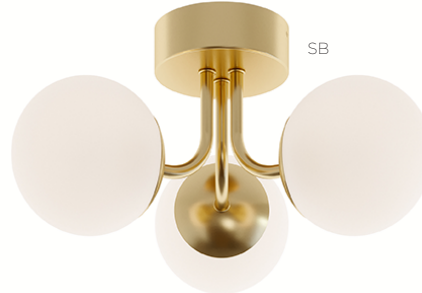

LOCATION		DATE
PREPARED BY		QUANTITY
COMMENTS		FIXTURE TYPE
CATALOG NUMBER		

Metropolitan LED Ceiling METC Series

Features

Sleek contemporary styling with die-cast metal arms.
For use in kitchen, dining, foyers or anywhere general lighting is needed.
Provides lighting in residential, commercial and hospitality applications.
This fixture mounts to a standard junction box (not included).

Diffuser

White glass diffusers.

Electrical

Input 120 VAC 60 Hz.
Compatible with residential TRIAC and ELV dimmers.

LED

Integrated LED modules capable of producing:
18W = 1800 source lumens, 1325 delivered lumens
3000K (CCT) rated for 50,000 hrs., 90 CRI.

Specifications and dimensions
subject to change without notice.

Ordering Information:

Black	Satin Brass	Satin Nickel	LED	Source Lumens	Delivered Lumens	CCT	DIA.	H
METC15L30D1BK	METC15L30D1SB	METC15L30D1SN	18W	1800	1325	3000K	15-1/2"	7-3/4"