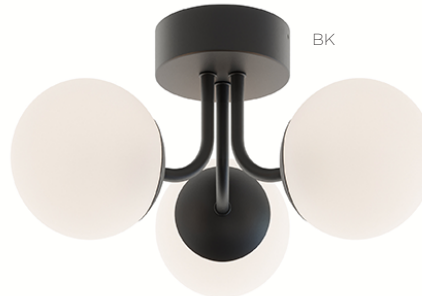

LOCATION		DATE
PREPARED BY		QUANTITY
COMMENTS		FIXTURE TYPE
CATALOG NUMBER		

Metropolitan LED Ceiling METC Series

Features

Sleek contemporary styling with die-cast metal arms.
For use in kitchen, dining, foyers or anywhere general lighting is needed.
Provides lighting in residential, commercial and hospitality applications.
This fixture mounts to a standard junction box (not included).

Diffuser

White glass diffusers.

Electrical

Input 120 VAC 60 Hz.
Compatible with residential TRIAC and ELV dimmers.

LED

Integrated LED modules capable of producing:
18W = 1800 source lumens, 1325 delivered lumens
3000K (CCT) rated for 50,000 hrs., 90 CRI.

Specifications and dimensions
subject to change without notice.

Ordering Information:

Black	Satin Brass	Satin Nickel	LED	Source Lumens	Delivered Lumens	CCT	DIA.	H
METC15L30D1BK	METC15L30D1SB	METC15L30D1SN	18W	1800	1325	3000K	15-1/2"	7-3/4"