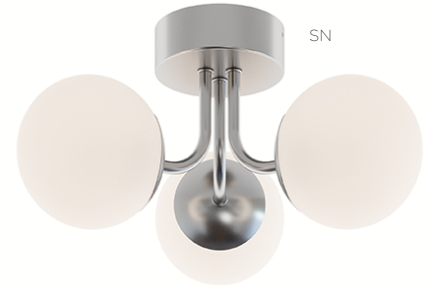

LOCATION		DATE
PREPARED BY		QUANTITY
COMMENTS		FIXTURE TYPE
CATALOG NUMBER		

Metropolitan LED Ceiling METC Series

Features

Sleek contemporary styling with die-cast metal arms.
For use in kitchen, dining, foyers or anywhere general lighting is needed.
Provides lighting in residential, commercial and hospitality applications.
This fixture mounts to a standard junction box (not included).

Construction

Full metal construction. Standard mounting holes and hardware are included. Power supply connections must be made inside a junction box (not included).

Finish

Black, Satin Brass or Satin Nickel.

Diffuser

White glass diffusers.

Electrical

Input 120 VAC 60 Hz.
Compatible with residential TRIAC and ELV dimmers.

LED

Integrated LED modules capable of producing:
18W = 1800 source lumens, 1325 delivered lumens
3000K (CCT) rated for 50,000 hrs., 90 CRI.

Specifications and dimensions
subject to change without notice.

Ordering Information:

Black	Satin Brass	Satin Nickel	LED	Source Lumens	Delivered Lumens	CCT	DIA.	H
METC15L30D1BK	METC15L30D1SB	METC15L30D1SN	18W	1800	1325	3000K	15-1/2"	7-3/4"